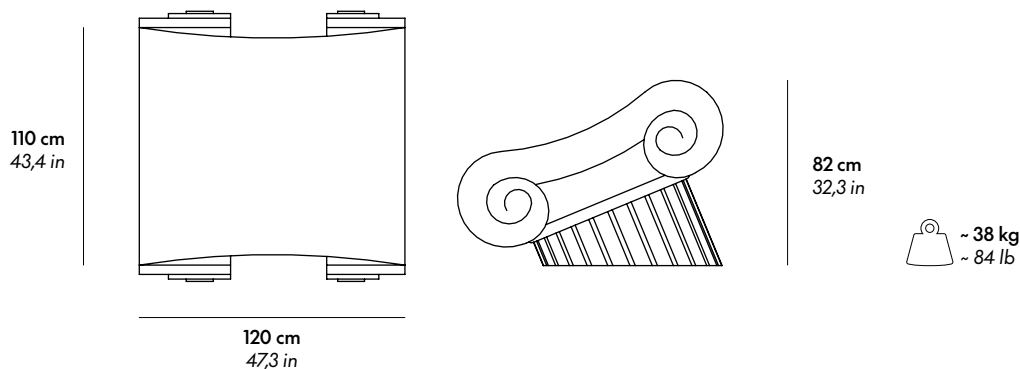

CAPITELLO

Seat of soft polyurethane finished by hand in Guflac® Ultra. Suitable also for outdoor use.
/ Seduta in morbido poliuretano rifinita a mano in Guflac® Ultra. Adatta anche per uso esterno.

CAPITELLO

1971
Studio 65
Limited Edition 1/500