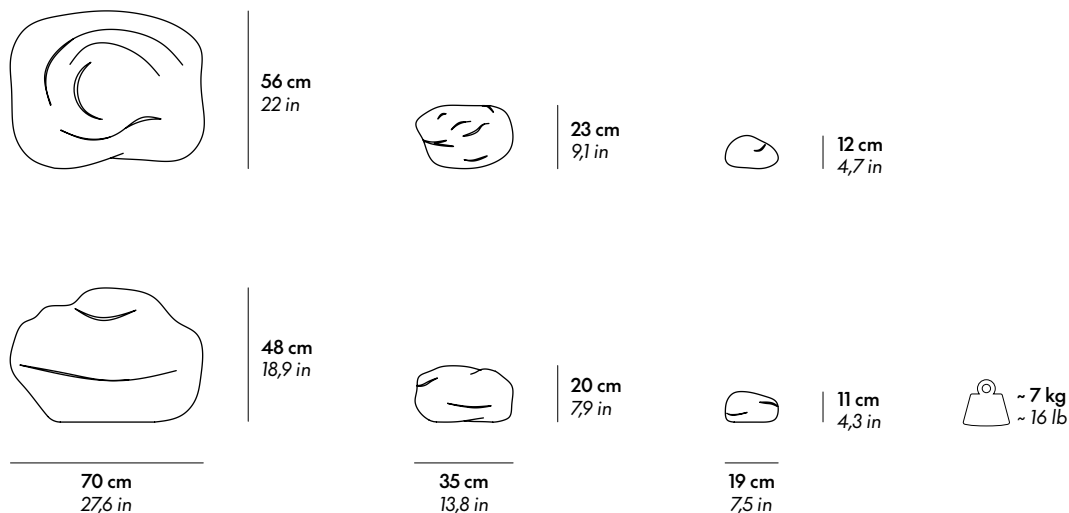

SASSI

Pouf and ornamental elements of soft polyurethane, finished and decorated by hand with Guflac®.
/ Pouf ed elementi decorativi in morbido poliuretano, rifiniti e decorati a mano in Guflac®.

SASSI

1968
Piero Gilardi
Limited Edition 1/2000