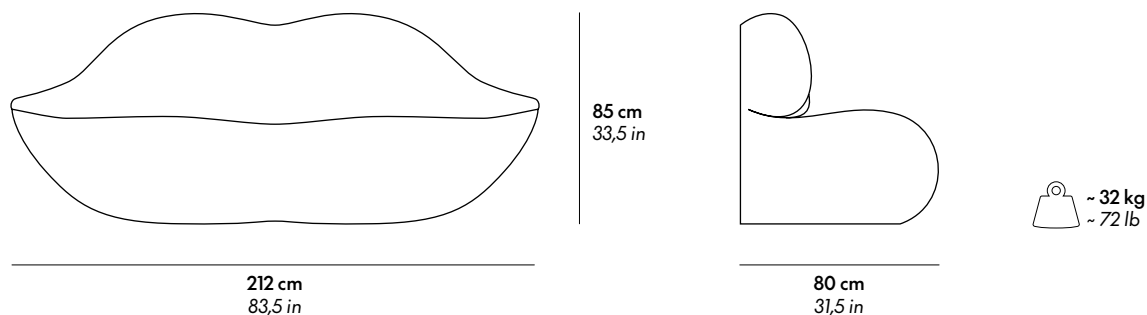

BOCCA®

Couch of soft polyurethane with removable upholstery in fabric.
 *Dark Lady has a removable piercing in chromed metal.
 / Divano in morbido poliuretano con rivestimento sfoderabile in tessuto.
 Dark Lady ha un piercing removibile in metallo cromato.