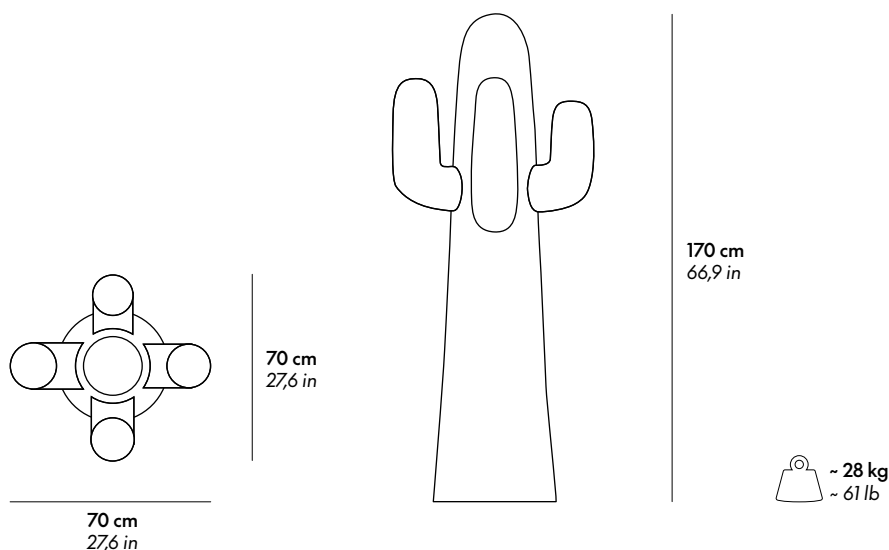

CACTUS®

Coat stand of soft polyurethane finished by hand with Guflac®.
/ Appendiabiti in morbido poliuretano rifinito a mano in Guflac®.

ANOTHER WHITE CACTUS®

2018
Drocco / Mello

ANOTHER GREEN CACTUS®

2018
Drocco / Mello

NEROCACTUS

2010
Drocco / Mello
Limited Edition 1/500

CACTUS® Ultraviolet

2024
Drocco / Mello
Limited Collection 1/365

CACTUS® Gammablue

2024
Drocco / Mello
Limited Collection 1/365

CACTUS® Infrared

2024
Drocco / Mello
Limited Collection 1/365