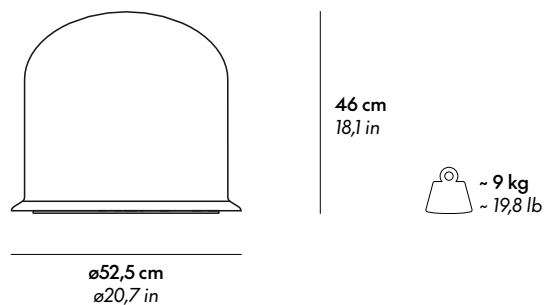

PUFFO

Seat of soft polyurethane finished by hand with Guflac® Ultra.
/ Seduta in morbido poliuretano rifinita a mano in Guflac® Ultra.

PUFFO

1968
Ceretti / Derossi / Rosso